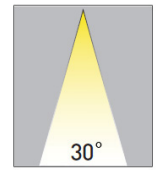

Date: _____ Project: _____
Fixture Type: _____ Specifier/Rep: _____

△ 3.1kg / 6.83lbs

Certified by Standards
us CSA certified, listed to UL & CSA

Exact Measurements: Metric

Model:	L1010006
Installation:	Suspension - Ceiling
Light Color:	Natural White
Color Temperature:	4000K
Delivered Lumen:	4520lm
CRI:	80 (>90 upon request)
Fixture Finish:	Matte White
Fixture Material:	Aluminum and Steel powder coated
Optic:	30°
Lamp Type:	LED
Number of LEDs:	1
Max Wattage Per Lamp:	37W
Total Wattage:	37W
Input Voltage:	120VAC
IP Rating:	IP20
Width:	316mm / 12 7/16"
Height:	270mm / 10 5/8"
Max. Overall Height:	2270mm / 89 3/8"
Weight:	3.10kg / 6.83lbs
Power Supply:	Integral 120V/1050mA LED Driver (Dimming and 277V options available with remote driver upon request)

(m)	∅ (m)		(lx)	
	Alpha=16.3°+16.3°	Beta=15.8°+15.8°	max	med
1.0	0.59	0.56	7038	4297
2.0	1.17	1.13	1760	1074
3.0	1.76	1.69	782	477
4.0	2.34	2.26	440	269
5.0	2.93	2.82	282	172

Additional Details

Main body made of aluminum and steel, powder coated. Custom RAL and veneer finishes available upon request; min. 4 pieces required; surcharge applicable. Optic tray made of die-cast aluminum powder coated. Reflector in pure aluminum. Passive cooling Led. Protection glass. Frosted glass and CRI>90 on request.