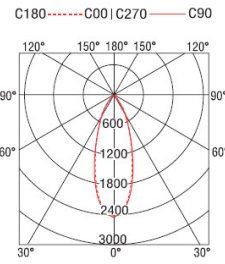

Date: _____ Project: _____
Fixture Type: _____ Specifier/Rep: _____

△ 3.1kg / 6.83lbs

Certified by Standards
us CSA certified, listed to UL & CSA

Exact Measurements: Metric

Model:	L1010006
Installation:	Suspension - Ceiling
Light Color:	Natural White
Color Temperature:	4000K
Delivered Lumen:	4520lm
CRI:	80 (>90 upon request)
Fixture Finish:	Matte White
Fixture Material:	Aluminum and Steel powder coated
Optic:	30°
Lamp Type:	LED
Number of LEDs:	1
Max Wattage Per Lamp:	37W
Total Wattage:	37W
Input Voltage:	120VAC
IP Rating:	IP20
Width:	316mm / 12 7/16"
Height:	270mm / 10 5/8"
Max. Overall Height:	2270mm / 89 3/8"
Weight:	3.10kg / 6.83lbs
Power Supply:	Integral 120V/1050mA LED Driver (Dimming and 277V options available with remote driver upon request)

(m)	∅ (m)		(lx)	
	Alpha=16.3°+16.3°	Beta=15.8°+15.8°	max	med
1.0	0.59	0.56	7038	4297
2.0	1.17	1.13	1760	1074
3.0	1.76	1.69	782	477
4.0	2.34	2.26	440	269
5.0	2.93	2.82	282	172

Additional Details

Main body made of aluminum and steel, powder coated. Custom RAL and veneer finishes available upon request; min. 4 pieces required; surcharge applicable. Optic tray made of die-cast aluminum powder coated. Reflector in pure aluminum. Passive cooling Led. Protection glass. Frosted glass and CRI>90 on request.