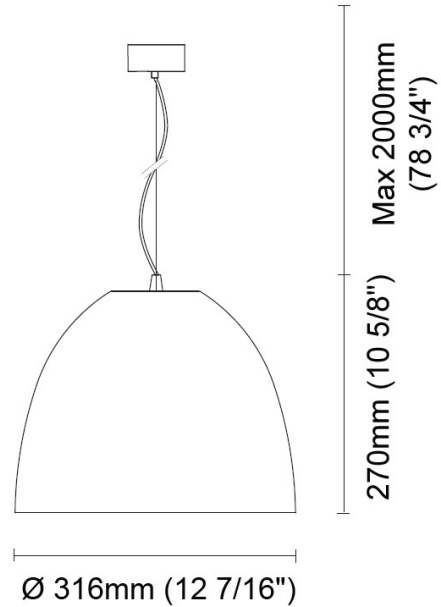

Date: _____ Project: _____
Fixture Type: _____ Specifier/Rep: _____

△ 3.1kg / 6.83lbs

Certified by Standards
us CSA certified, listed to UL & CSA

Exact Measurements: Metric

Model:	L1010006
Installation:	Suspension - Ceiling
Light Color:	Natural White
Color Temperature:	4000K
Delivered Lumen:	4520lm
CRI:	80 (>90 upon request)
Fixture Finish:	Matte White
Fixture Material:	Aluminum and Steel powder coated
Optic:	30°
Lamp Type:	LED
Number of LEDs:	1
Max Wattage Per Lamp:	37W
Total Wattage:	37W
Input Voltage:	120VAC
IP Rating:	IP20
Width:	316mm / 12 7/16"
Height:	270mm / 10 5/8"
Max. Overall Height:	2270mm / 89 3/8"
Weight:	3.10kg / 6.83lbs
Power Supply:	Integral 120V/1050mA LED Driver (Dimming and 277V options available with remote driver upon request)