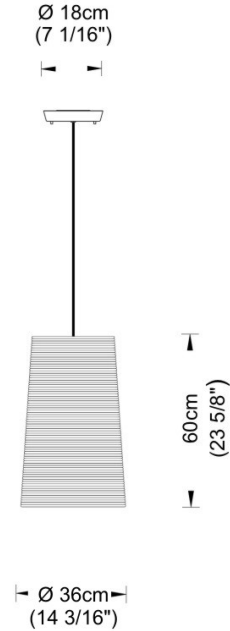

Date: _____ Project: _____
Fixture Type: _____ Specifier/Rep: _____

Certified by Standards
us CSA certified, listed to UL & CSA

Exact Measurements: Metric

Model:	D5-1018WHI
Installation:	Suspension - Ceiling
Fixture Finish:	White
Fixture Material:	Fabric cord
Lamp Base:	E26 medium (GU24 available on request)
Lamp Type:	LED/CFL/Incandescent (not included)
Max Wattage Per Lamp:	15W / 23W / 100W
Input Voltage:	120Vac
IP Rating:	IP20
Diameter:	36cm / 14 3/16"
Height:	60cm / 23 5/8"
Dimming:	Can be dimmed with standard dimmer(for LED/CFL contact your lamp supplier)
Cabling:	Cable length 2m / 79"

Additional Details

Available Sizes and / or Lamping

- Tali Small - Suspension - [D5-1017WHI] -- 25cm 9 / 13/16"- 15W/23W/100W - LED/CFL/Incandescent - White
- Tali Large - Suspension - [D5-1019WHI] -- 57cm / 22 7/16"- 15W/23W/100W - LED/CFL/Incandescent - White

Alternative Finish Models

- Tali Medium - Suspension - [D5-1018BEI] -- 36cm / 14 3/16"- 15W/23W/100W - LED/CFL/Incandescent - Beige